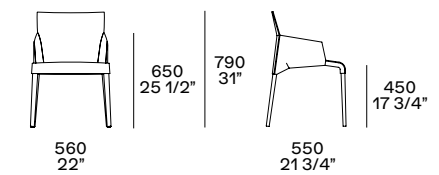

Gambe in essenza Legs in wood