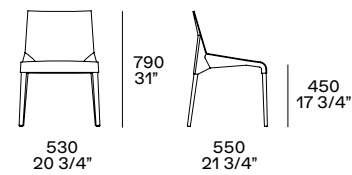

Gambe in essenza Legs in wood