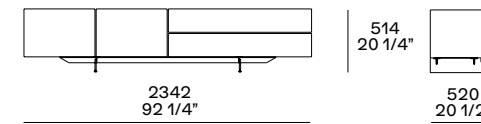

Due ante battenti e due cassetti.
Two leaf doors and two drawers.