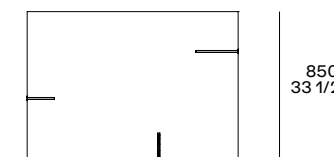

BRISTOL SYSTEM

Design Jean-Marie Massaud, 2014

Piani in laccato opaco colori, laccato lucido colori, rovere spessart o olmo nero.
Piano superiore disponibile anche in marmo bianco carrara, calacatta oro e grigio stardust levigati e lucidi o in noir saint laurent lucido. Inserti e piedini in metallo verniciato brown nickel opaco o lucido.

Shelves in mat lacquered colours, glossy lacquered colours, spessart oak or black elm. Top shelf available also in mat and glossy marble bianco carrara, calacatta oro and grigio stardust or in glossy marble noir saint laurent. Inlays and feet in mat or glossy brown nickel painted metal.