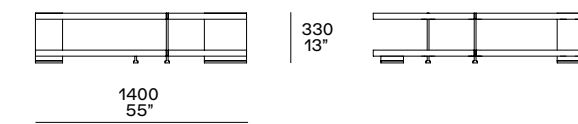

BRISTOL SYSTEM

Design Jean-Marie Massaud, 2014

Piani in laccato opaco colori, laccato lucido colori, rovere spessart o olmo nero.
Piano superiore disponibile anche in marmo bianco carrara, calacatta oro e grigio stardust levigati e lucidi o in noir saint laurent lucido. Inserti e piedini in metallo verniciato brown nickel opaco o lucido.

Shelves in mat lacquered colours, glossy lacquered colours, spessart oak or black elm. Top shelf available also in mat and glossy marble bianco carrara, calacatta oro and grigio stardust or in glossy marble noir saint laurent. Inlays and feet in mat or glossy brown nickel painted metal.