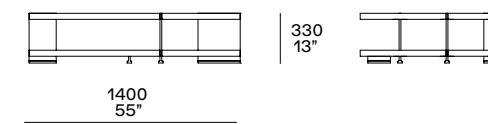

BRISTOL SYSTEM

Design Jean-Marie Massaud, 2014

Piani in laccato opaco colori, laccato lucido colori, rovere spessart o olmo nero.
Piano superiore disponibile anche in marmo bianco carrara, calacatta oro e grigio stardust levigati e lucidi o in noir saint laurent lucido. Inserti e piedini in metallo verniciato brown nickel opaco o lucido.

Shelves in mat lacquered colours, glossy lacquered colours, spessart oak or black elm. Top shelf available also in mat and glossy marble bianco carrara, calacatta oro and grigio stardust or in glossy marble noir saint laurent. Inlays and feet in mat or glossy brown nickel painted metal.