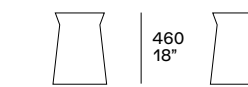

Versione massello Version in solid wood