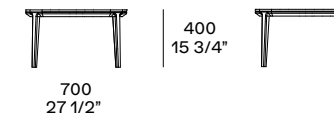

HENRY

Design Emmanuel Gallina, 2017

Struttura in massello, finitura in rovere spessart o olmo nero. Piano in cinque marmi levigati e sei lucidi o in vetro lucido nei colori 2273 ghiaccio, 1264 arena, 1204 grafite, 2259 bordeaux.

Structure in solid wood, spessart oak or black elm finish. Top in five mat and six glossy marble finishes or in glossy glass in the colours 2273 ghiaccio, 1264 arena, 1204 grafite, 2259 bordeaux.