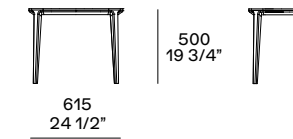

HENRY

Design Emmanuel Gallina, 2017

Struttura in massello, finitura in rovere spessart o olmo nero. Piano in cinque marmi levigati e sei lucidi o in vetro lucido nei colori 2273 ghiaccio, 1264 arena, 1204 grafite, 2259 bordeaux.

Structure in solid wood, spessart oak or black elm finish. Top in five mat and six glossy marble finishes or in glossy glass in the colours 2273 ghiaccio, 1264 arena, 1204 grafite, 2259 bordeaux.