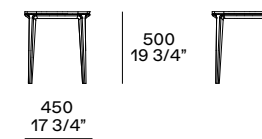

HENRY

Design Emmanuel Gallina, 2017

Struttura in massello, finitura in rovere spessart o olmo nero. Piano in cinque marmi levigati e sei lucidi o in vetro lucido nei colori 2273 ghiaccio, 1264 arena, 1204 grafite, 2259 bordeaux.

Structure in solid wood, spessart oak or black elm finish. Top in five mat and six glossy marble finishes or in glossy glass in the colours 2273 ghiaccio, 1264 arena, 1204 grafite, 2259 bordeaux.