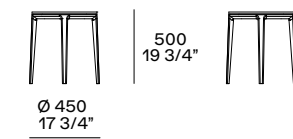

HENRY

Design Emmanuel Gallina, 2017

Struttura in massello, finitura in rovere spessart o olmo nero. Piano in cinque marmi levigati e sei lucidi o in vetro lucido nei colori 2273 ghiaccio, 1264 arena, 1204 grafite, 2259 bordeaux.

Structure in solid wood, spessart oak or black elm finish. Top in five mat and six glossy marble finishes or in glossy glass in the colours 2273 ghiaccio, 1264 arena, 1204 grafite, 2259 bordeaux.