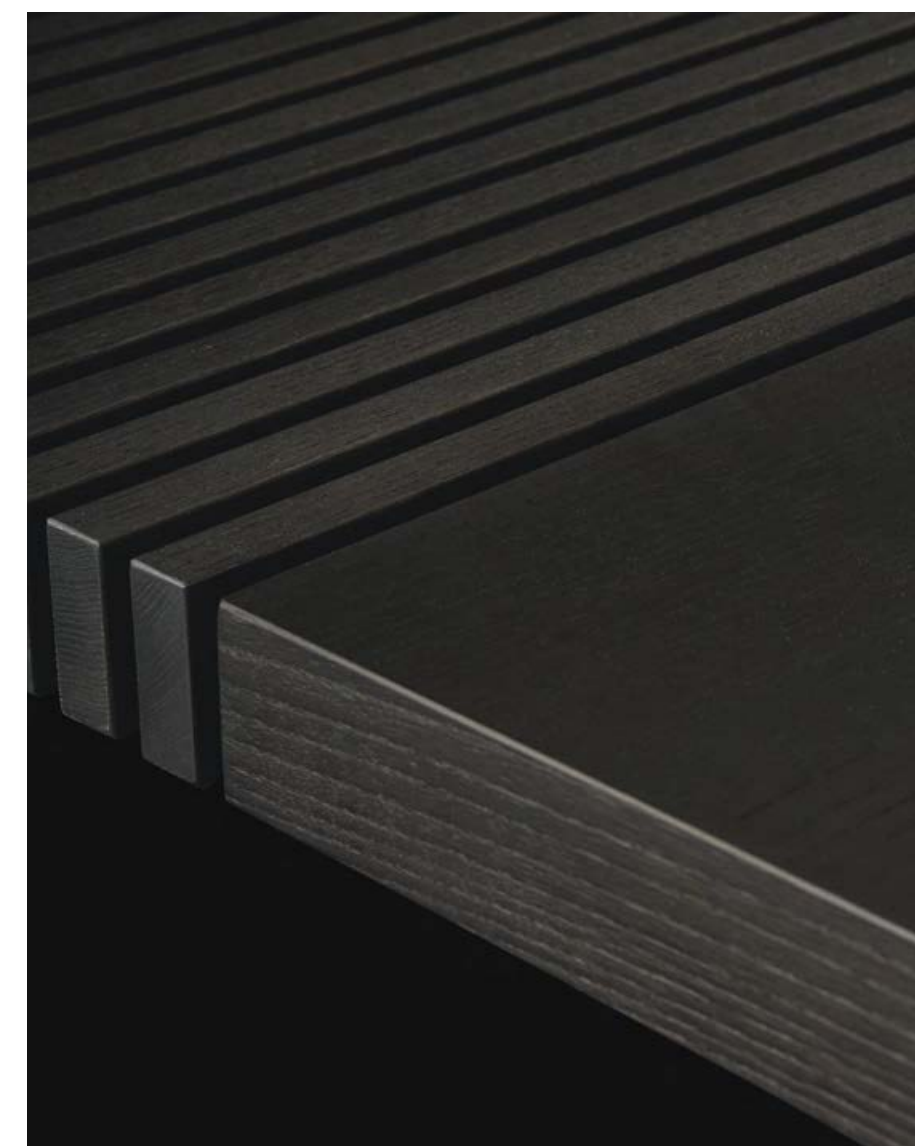

In questa pagina: tavolino Home Hotel con struttura e piano in olmo nero. Nella pagina successiva: panca Home Hotel struttura e seduta a listelli in olmo nero con cuscino in pelle Nabuk 01 latte. Armadi Senzafine Fitted in vetro fumé con profili e maniglie laccato opaco carbone e armadi Senzafine Ocean in vetro satinato nero con profili verniciato opaco carbone. Tappeto Dama.

This page: Home Hotel coffee table with structure and top in black elm. Next page: Home Hotel bench, structure and seat with slats in black elm with cushion in leather Nabuk 01 latte. Wardrobes Senzafine Fitted in fumé glass with carbone mat lacquered profiles and handles and wardrobes Senzafine Ocean in frosted glass nero with carbone mat painted profiles. Carpet Dama.