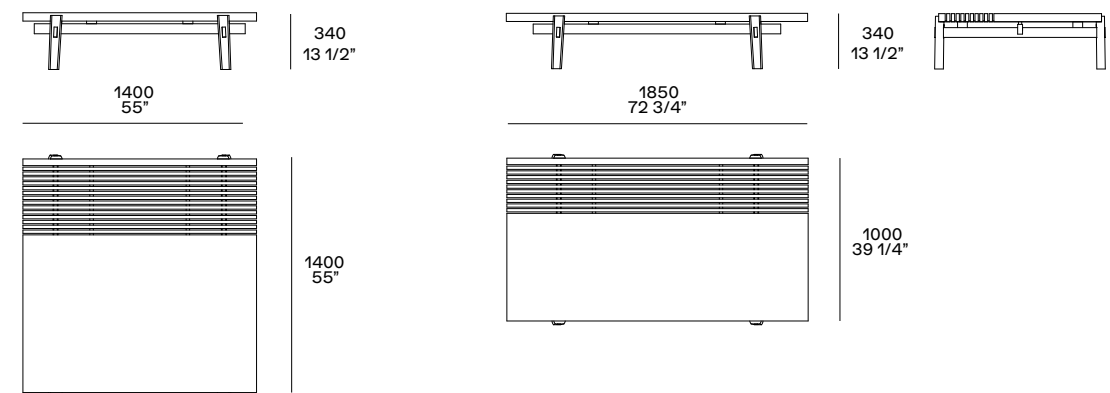

HOME HOTEL
Design Jean-Marie Massaud, 2017

Struttura e listelli piano in massello, finitura olmo nero. Piano in olmo nero.
Per panche cuscino opzionale con rivestimento sfoderabile in tessuto o pelle; nella versione pelle Nabuk possibilità pelle Nabuk intrecciata nella parte superiore.

Structure and slats of the top in solid wood finish black elm. Top in black elm. For the benches, optional cushion with removable cover in fabric or leather; in the version in Nabuk leather the upper part can have a woven manufacturing.